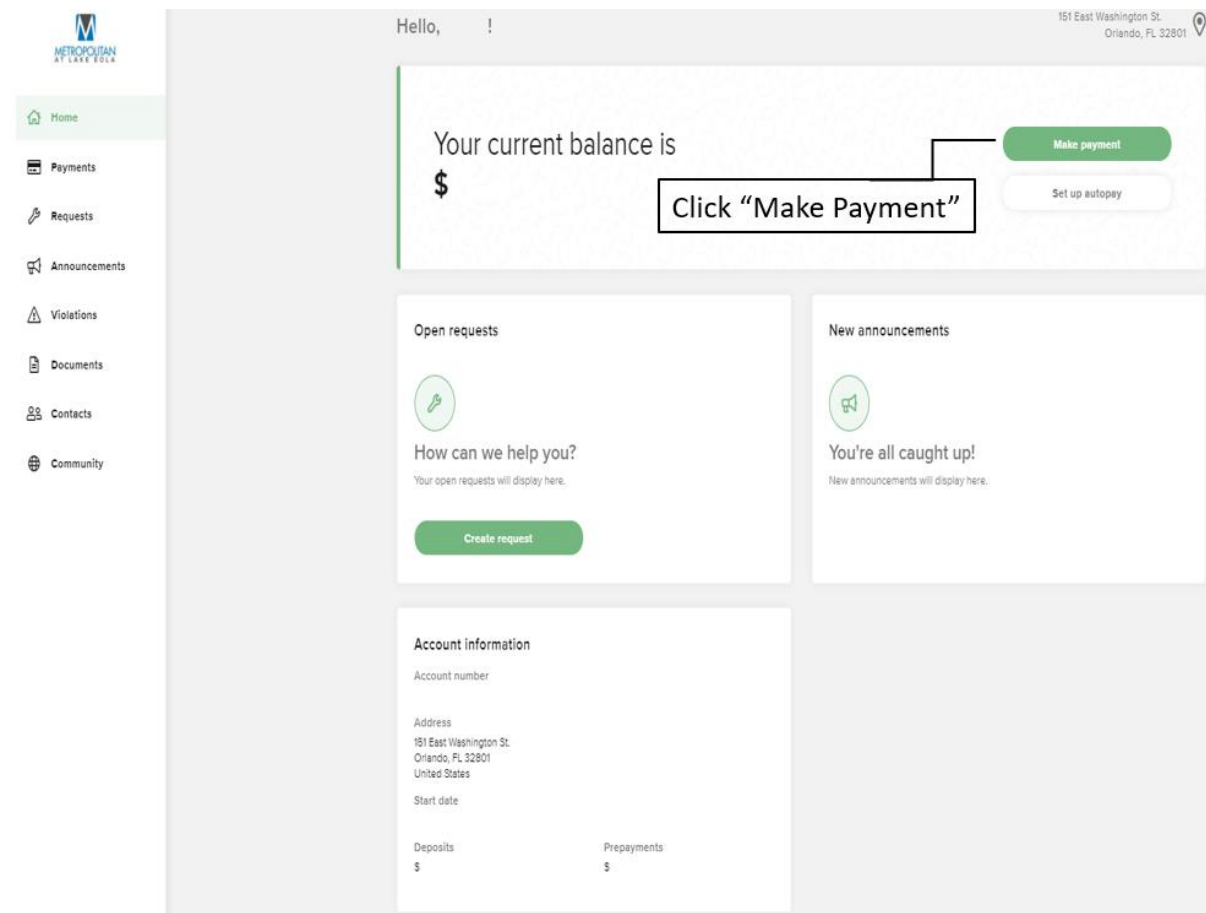

Buildium Dashboard: